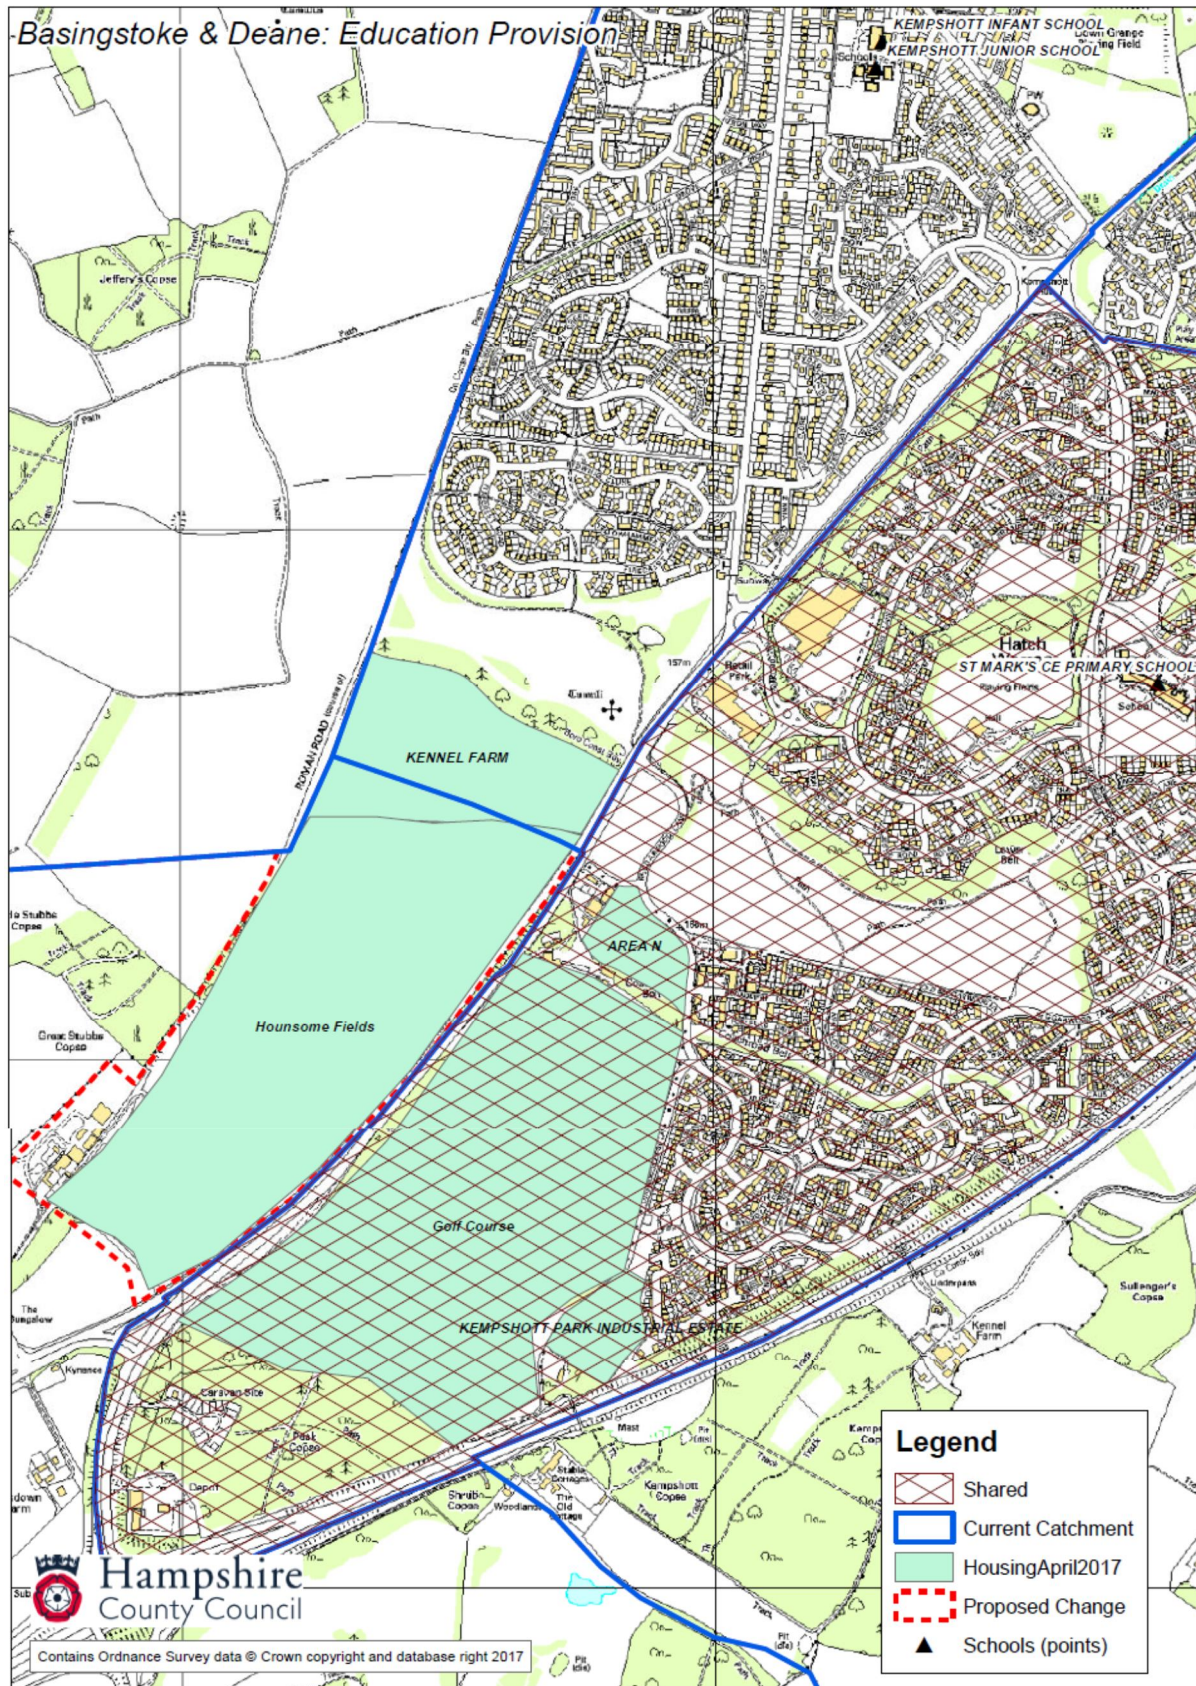

Map of proposed Primary school catchment changes